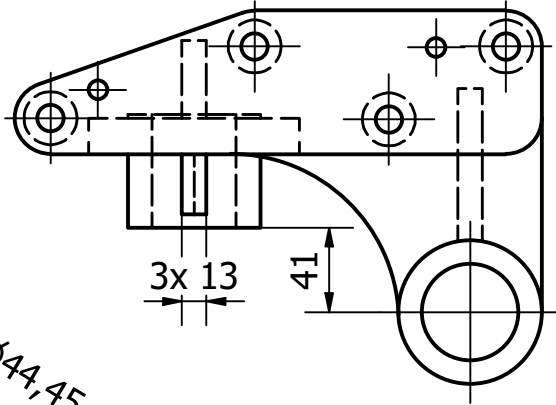

FILLETS & ROUNDS R3

Draw
1/2 size

$\varnothing 44,45$
 $\varnothing 44,37$ REAM

Designed by 302546815	Checked by	Approved by	Date	Date 22-4-2021	
			raar ding		
				Edition	Sheet 1 / 1