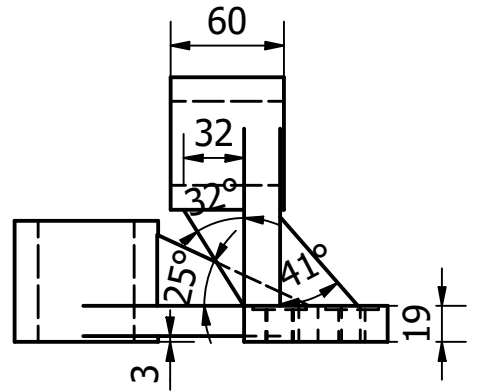

FILLETS & ROUNDS R3

Draw
1/2 size

$\varnothing 44,45$
 $\varnothing 44,37$ REAM

Designed by 302546815	Checked by	Approved by	Date	Date 22-4-2021	
			raar ding		
				Edition	Sheet 1 / 1