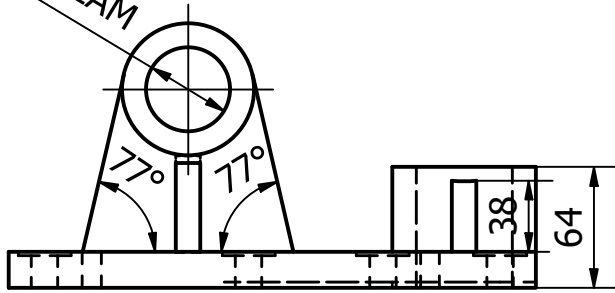

FILLETS & ROUNDS R3

Draw
1/2 size

$\varnothing 44,45$
 $\varnothing 44,37$ REAM

Designed by 302546815	Checked by	Approved by	Date	Date 22-4-2021	
			raar ding		
				Edition	Sheet 1 / 1