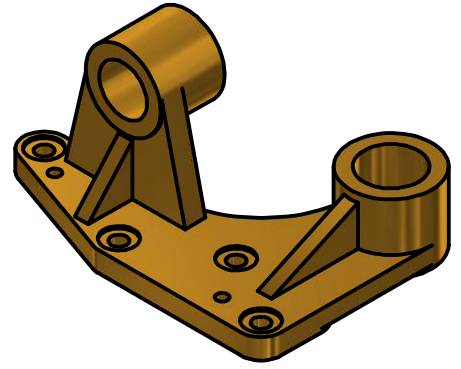

FILLETS & ROUNDS R3

Draw
1/2 size

$\varnothing 44,45$
 $\varnothing 44,37$ REAM

Designed by 302546815	Checked by	Approved by	Date	Date 22-4-2021	
			raar ding		
				Edition	Sheet 1 / 1