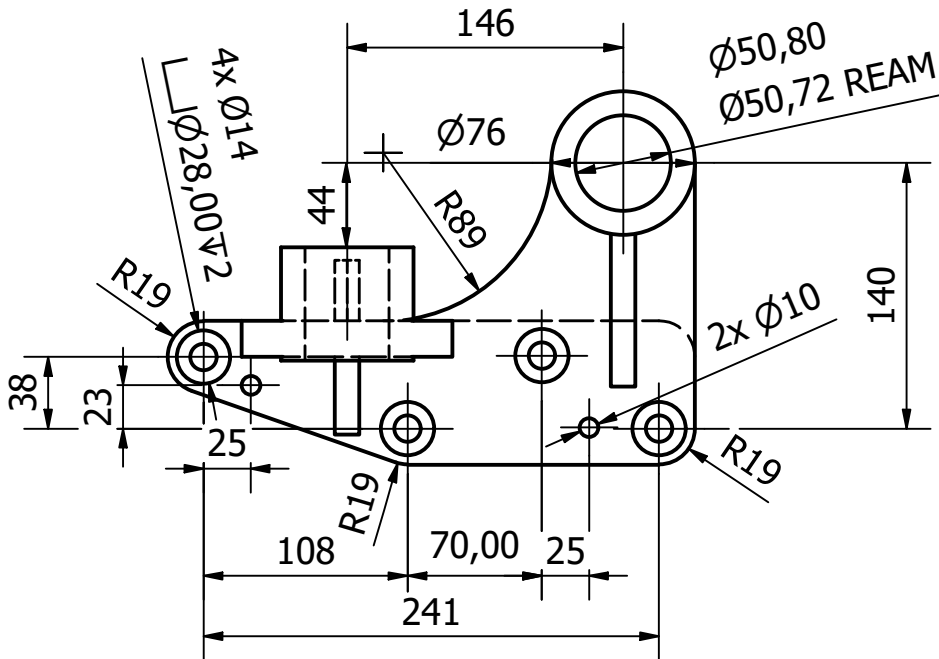

FILLETS & ROUNDS R3

Draw
1/2 size

$\varnothing 44,45$
 $\varnothing 44,37$ REAM

Designed by 302546815	Checked by	Approved by	Date	Date 22-4-2021	
			raar ding		
				Edition	Sheet 1 / 1